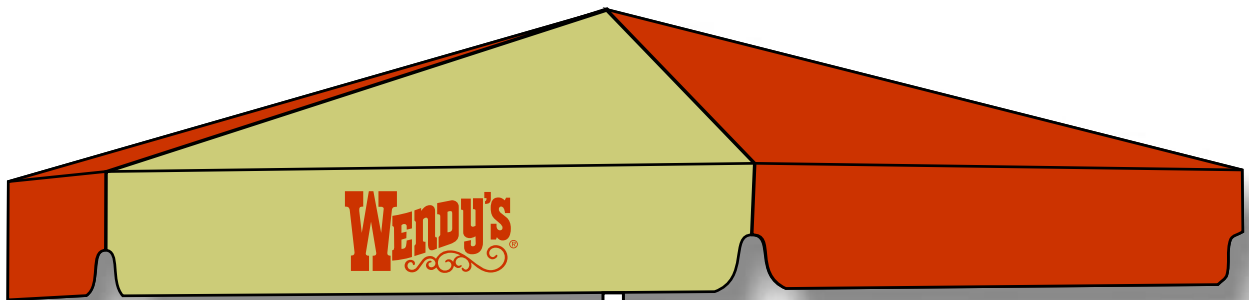

8 Foot Durabrella[®]

Sunbrella Fabric Colors

Toast #6028

Jockey Red #6003